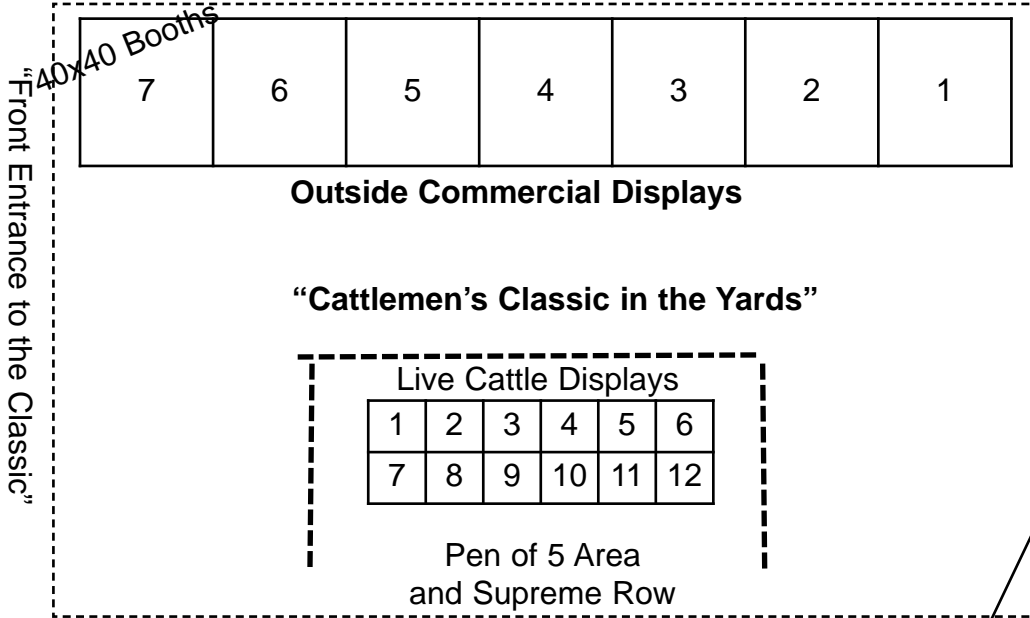

# 2010 NCC GROUNDS LAYOUT - *Buffalo Co. Fairgrounds Kearney, Nebraska*

Fairgrounds Main Entrance

**WEST**

Tie Outs

Cattle Exhibitor Trailer Parking

**NORTH**

Main Entrance

Parking

Wash Racks

**EAST**

Tie Outs

**SOUTH**

John Deere Cattle Walkway