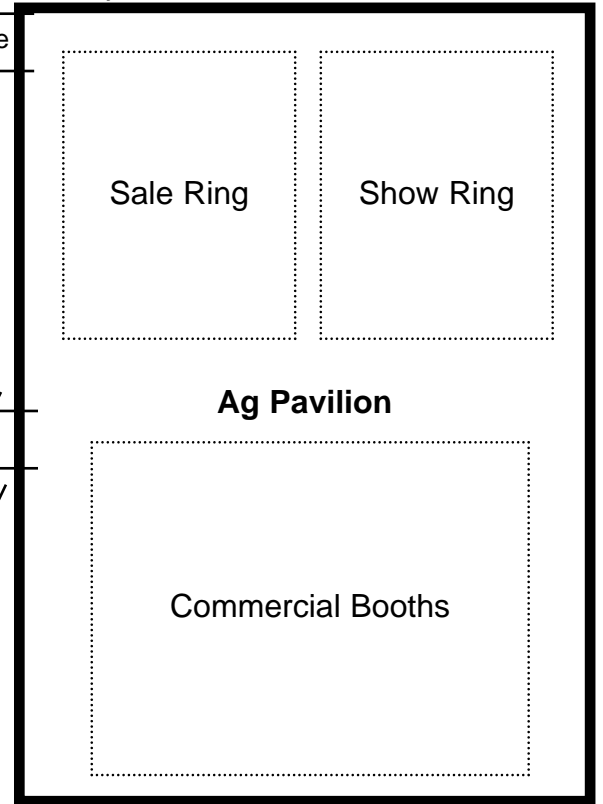

# 2010 NCC GROUNDS LAYOUT - *Buffalo Co. Fairgrounds Kearney, Nebraska*

Fairgrounds Main Entrance

**WEST**

Tie Outs

Cattle Exhibitor Trailer Parking

**NORTH**

Main Entrance

Parking

Wash Racks

**EAST**

Tie Outs

**SOUTH**

John Deere Cattle Walkway